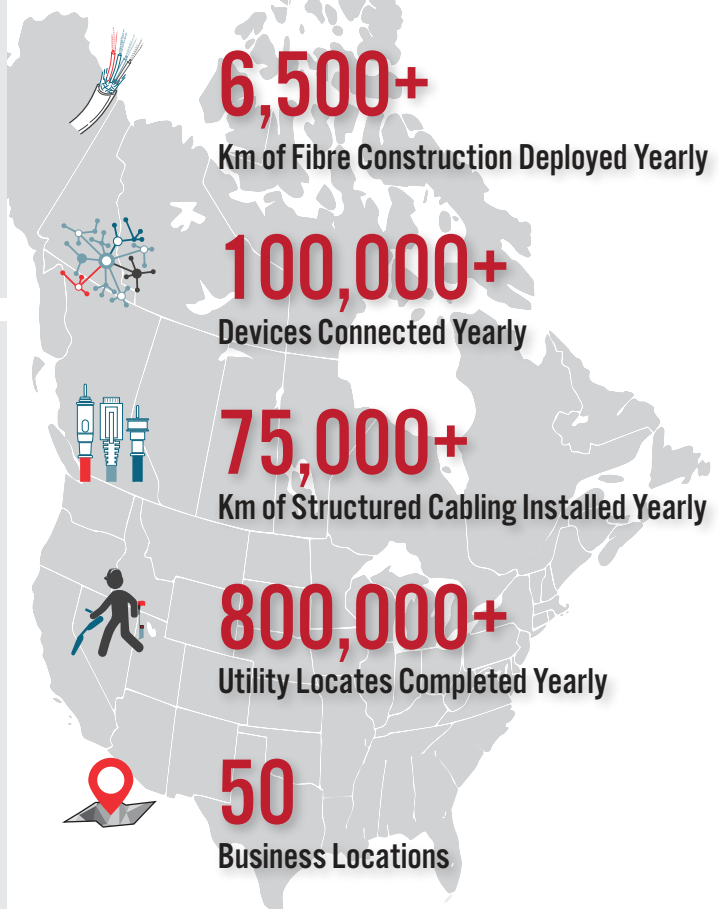

POWERING THE CONNECTED FUTURE

CONNECTING COMMUNITIES AND PEOPLE

Our Story

From a regional telecom network builder in 1967 in Quebec (Canada), Telecon has grown into a world-class industry-leading telecom network design, infrastructure and connectivity services provider. We deliver diversified and scalable best-in-class, cost-effective and time-saving services and turnkey solutions to North American telecom operators and businesses. Our highly skilled team is firmly committed to supporting our customers in propelling tomorrow's connectivity in our communities, businesses and homes.

DESIGN · BUILD · CONNECT

Our Telecom Networks Infrastructure Services

TURNKEY AND PROJECT MANAGEMENT SOLUTIONS

DESIGN

Engineering

Planning, design and obtaining of permits for all elements related to telecommunications networks.

Locate

Locating of underground utilities to allow for safe underground excavations.

INFRASTRUCTURE

Infrastructure

Construction, installation, testing and maintenance of wired and wireless telecommunications network infrastructures.

CONNECTIVITY

Enterprise

Quality installation of network appliances and infrastructure solutions, support of installed infrastructure and flexible connectivity solutions for businesses.

OUR NORTH AMERICAN FOOTPRINT

By the Numbers

4,000+

Highly Skilled Workforce

5 MILLION+

Homes Connected to Fibre Broadband

6,500+

Km of Fibre Construction Deployed Yearly

100,000+

Devices Connected Yearly

75,000+

Km of Structured Cabling Installed Yearly

800,000+

Utility Locates Completed Yearly

50

Business Locations

50+

Years of Expertise

2,500+

Vehicles & Specialized Equipment